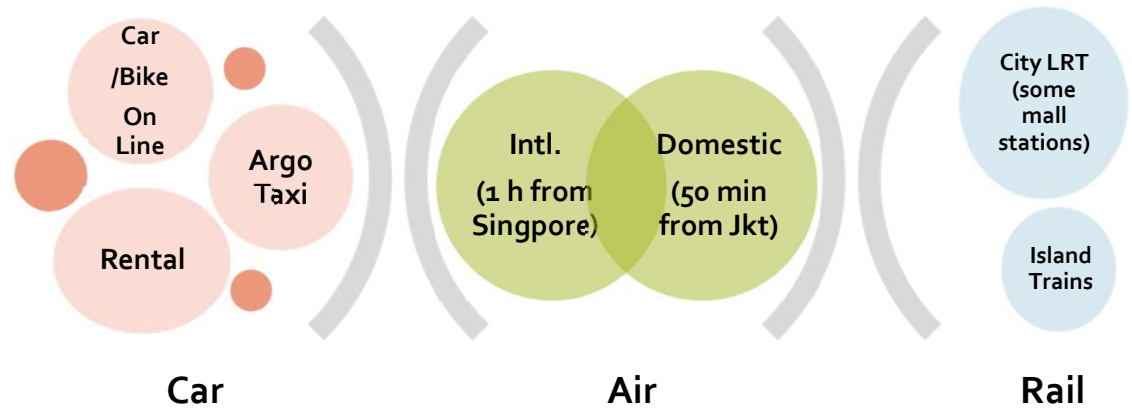

Transportation to, and in Palembang Intl. Heritage City